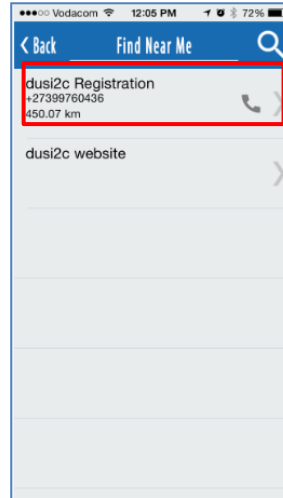

# How to use mySOS app to navigate to event specific points

1. Press the mySOS icon on your phone

2. Go to the "Find Near Me" tab

3. Press your event icon

4. Choose your event destination

5. Choose "Navigate To"