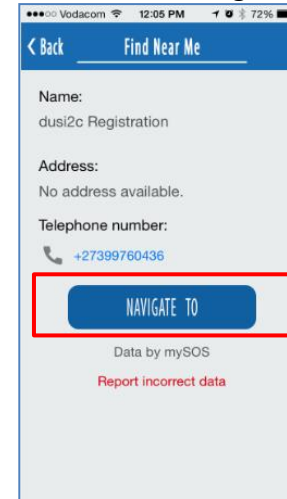

# How to use mySOS app to navigate to event specific points

1. Press the mySOS icon on your phone

2. Go to the "Find Near Me" tab

3. Press your event icon

4. Choose your event destination

5. Choose "Navigate To"