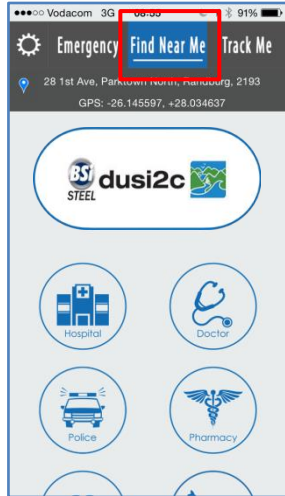

# How to use mySOS app to navigate to event specific points

1. Press the mySOS icon on your phone

2. Go to the "Find Near Me" tab

3. Press your event icon

4. Choose your event destination

5. Choose "Navigate To"